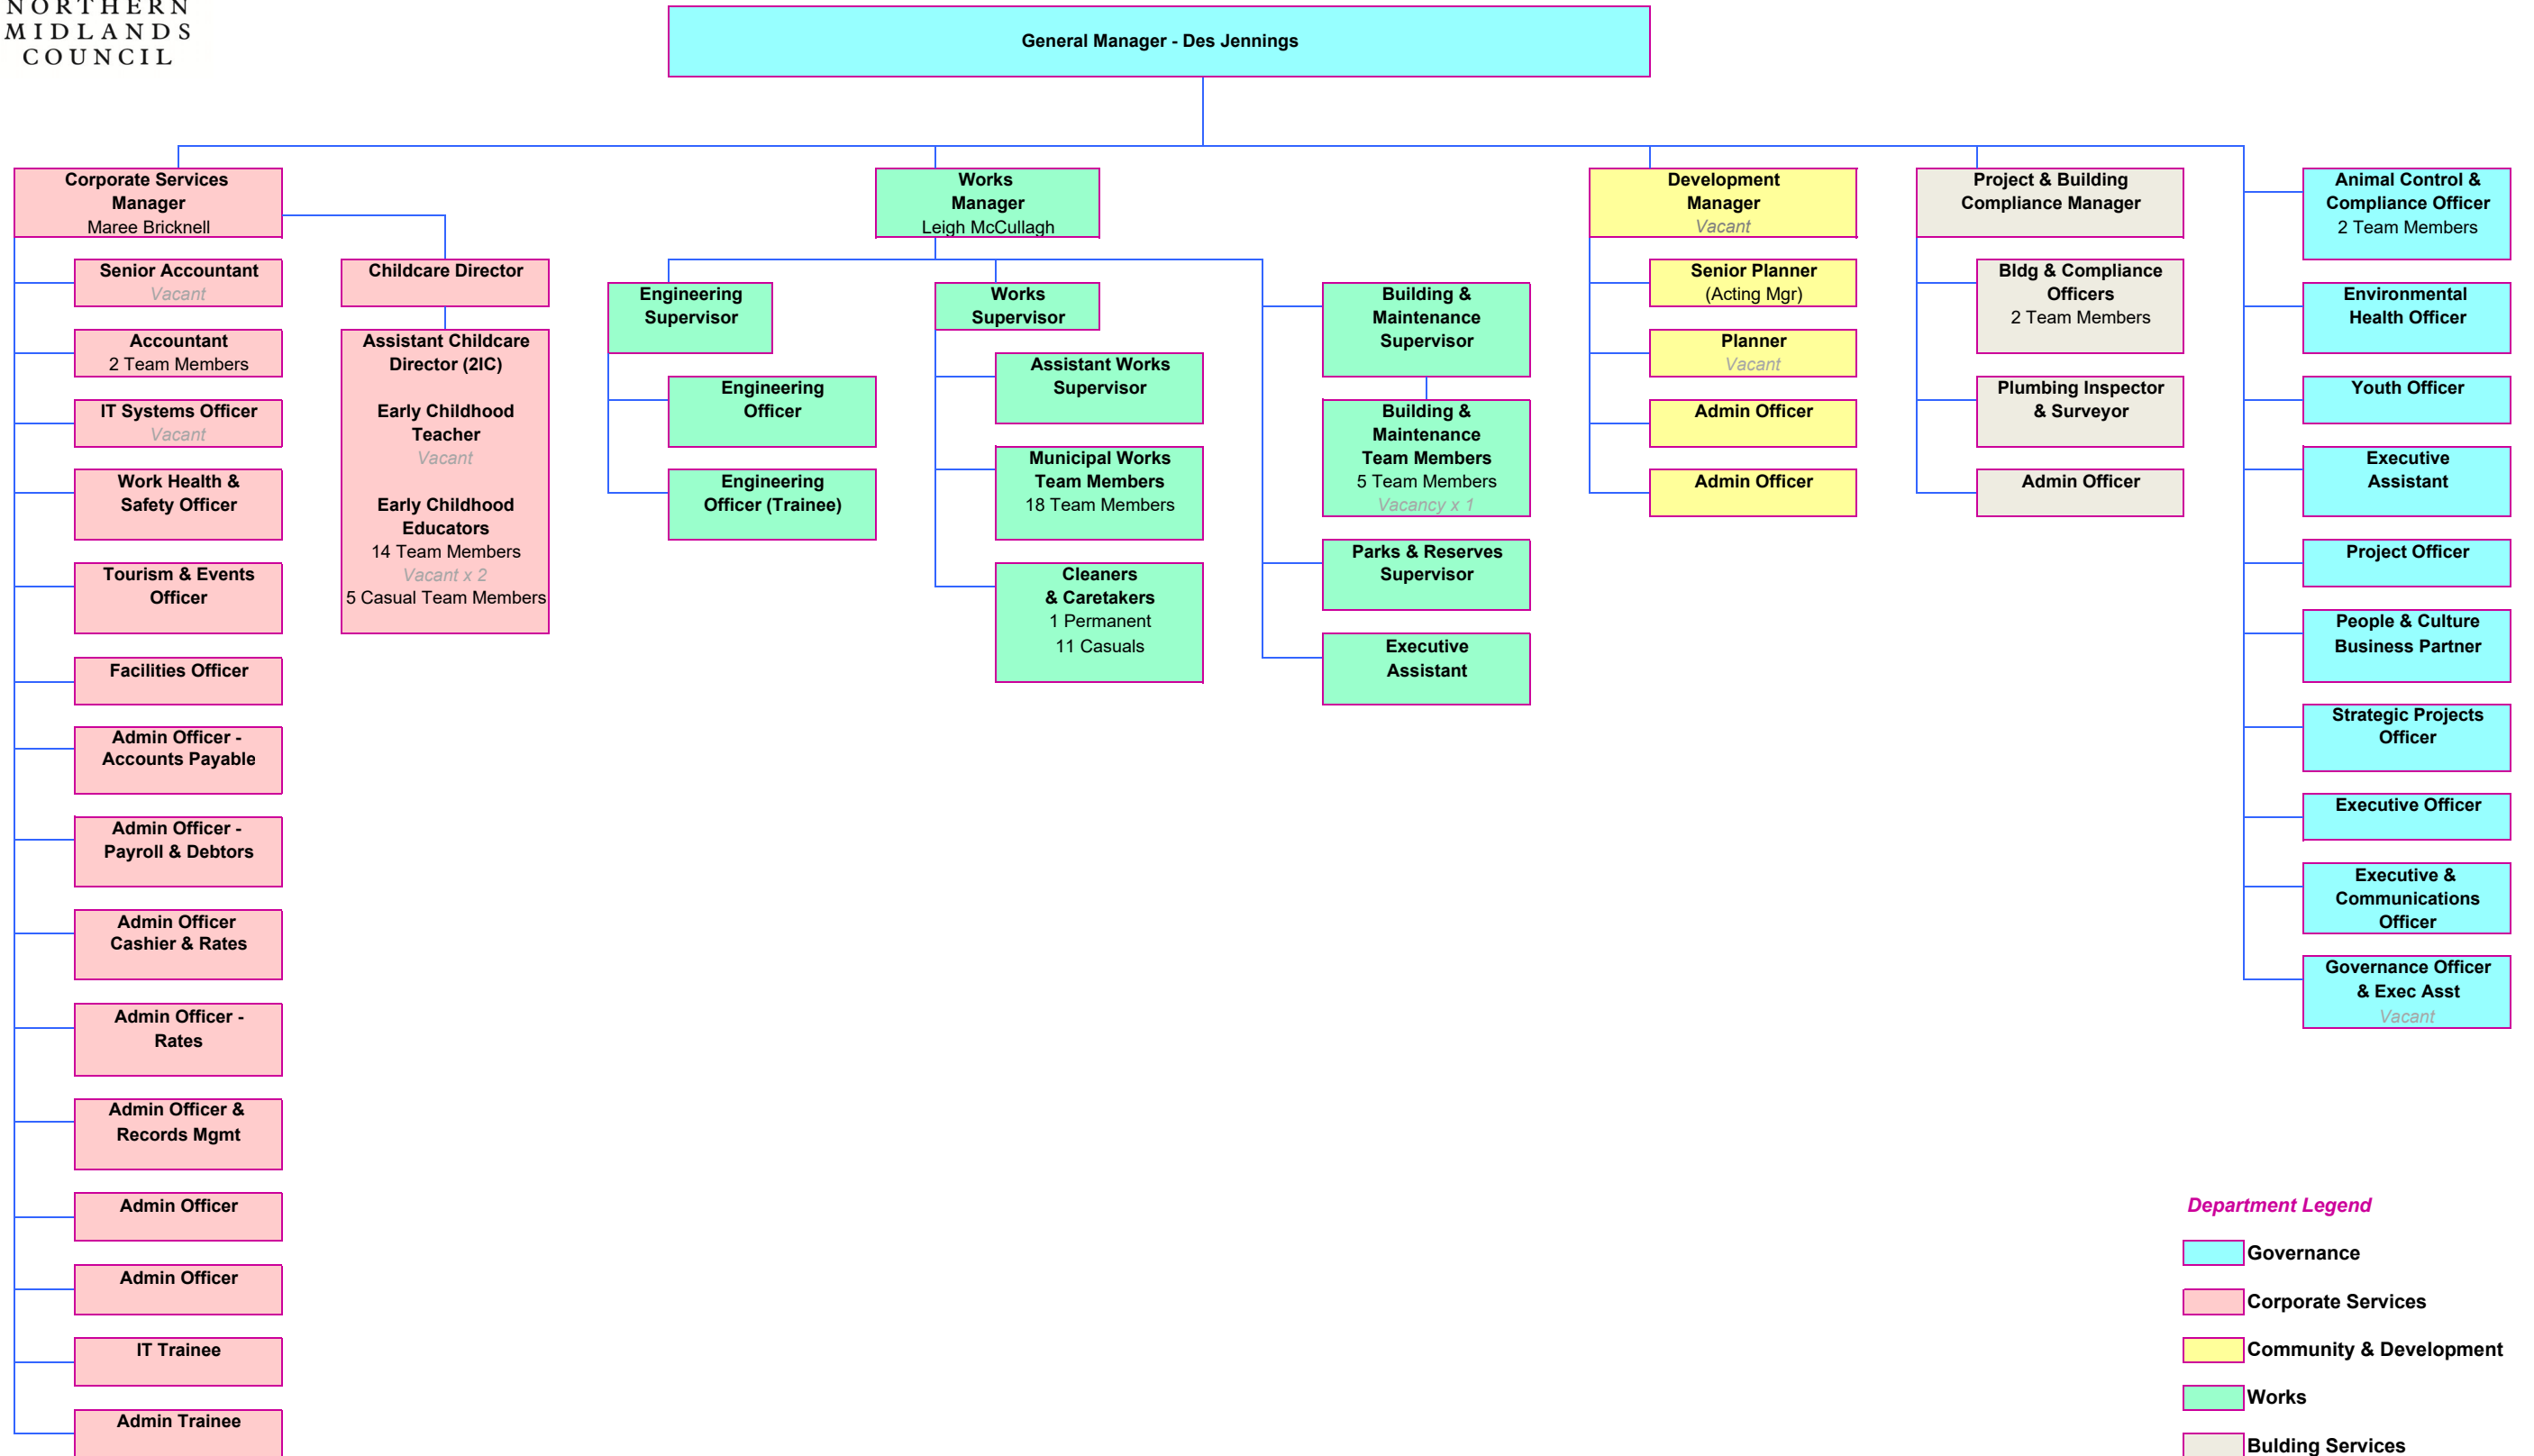

# Northern Midlands Council Organisational Structure

**Department Legend**

- Governance
- Corporate Services
- Community & Development
- Works
- Building Services